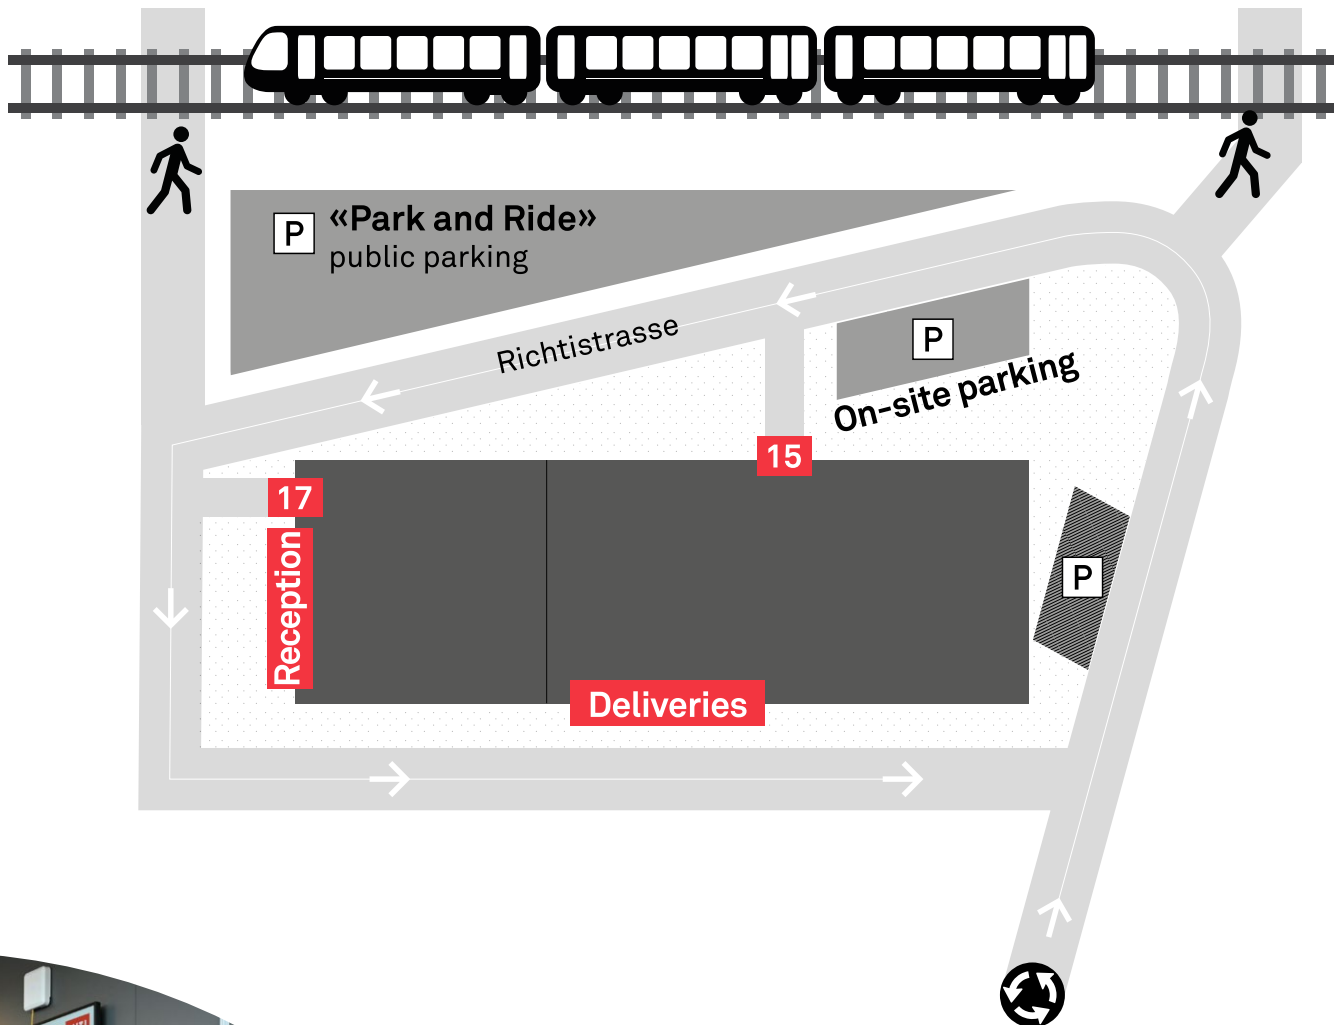

Tram

Tram 12

Bus

From Wallisellen railway station: bus 759, 761, 771, 772

From the Glatt shopping centre: bus 94, 759, 787

BY CAR

From Zurich (motorway)

- Follow the A1 towards Dübendorf and take exit 65 towards Wallisellen
- Follow Überlandstrasse and turn right onto Neue Winterthurstrasse (signs towards Winterthur/Wallisellen)
- Take the exit towards Industriestrasse
- Take the second exit at the roundabout (Industriestrasse)
- Take the first exit at the roundabout (Richtistrasse)

From Winterthur (motorway)

- Follow the A1/A4 south and take exit 65 towards Wallisellen
- Head onto Neugutstrasse
- Merge into the second lane from the left (sign towards Opfikon-Glattbrugg) and turn left onto Neue Winterthurstrasse
- Take the second exit at the roundabout (Industriestrasse)
- Take the first exit at the roundabout (Richtistrasse)

BUILDING PLAN

Our visitor reception is located at Richtistrasse 17.

There are limited parking spaces directly in front of the building.
Please report to reception if you are using the visitor parking spaces.

Additional paid parking spaces are available at the Park and Ride at Wallisellen railway station or at the Coop supermarket on the other side of the platform.

We recommend taking public transport instead.